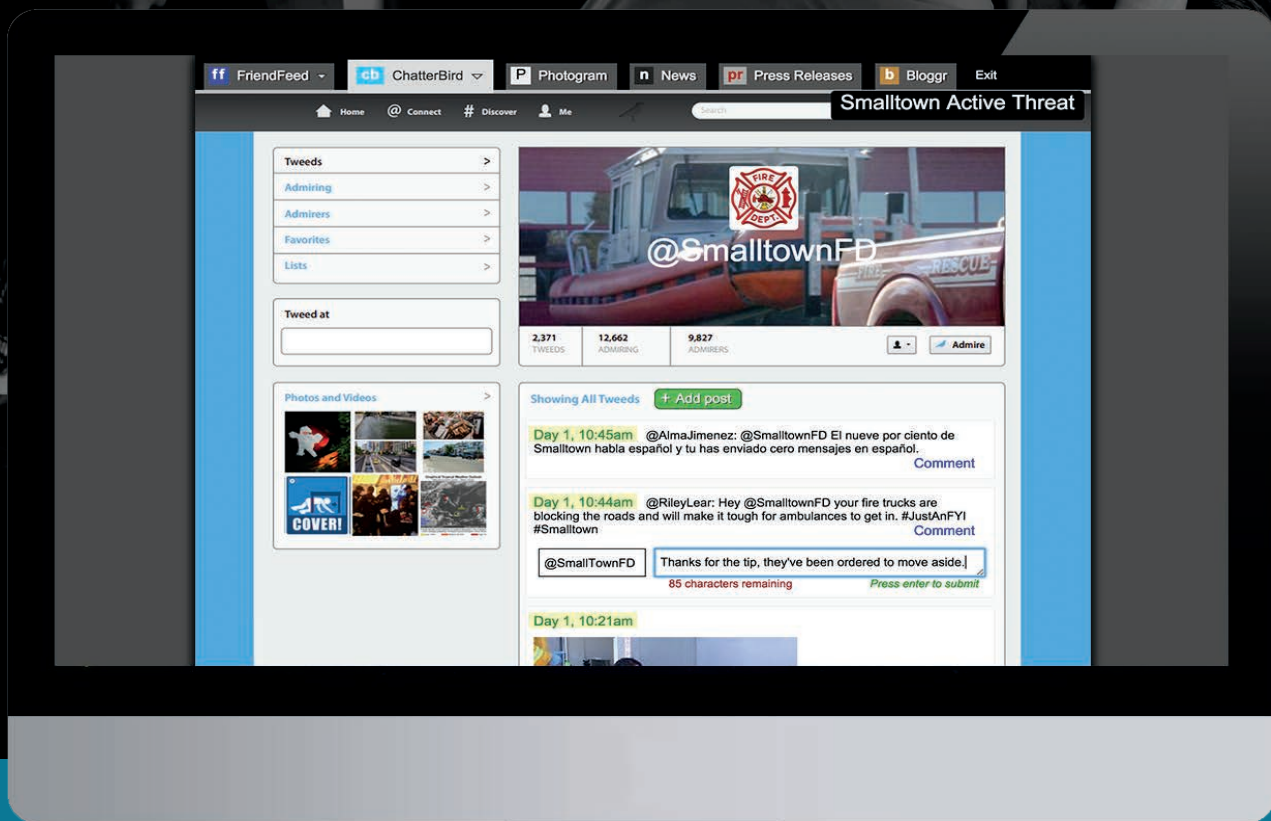

WHAT WILL YOU POST DURING AN EMERGENCY?

Help is on the way! #EMSocialSim

Post

EMSocialSimulation™ is a secure, web-based tool that allows organizations to simulate social media interactions and response techniques in a private, secure environment.

FAMILIARIZE

teams with common social media platforms and communications outlets.

LEARN

patterns that occur during emergencies and disasters in order to use social media more effectively.

IMPROVE

skills, including situational awareness, information dissemination, rumor control, event analysis, and messaging strategy.